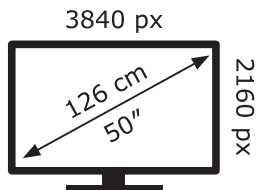

ENERG

LG Electronics

50NANO753PR

79 kWh/1000h

ABCDEF**G**

102 kWh/1000h

2019/2013